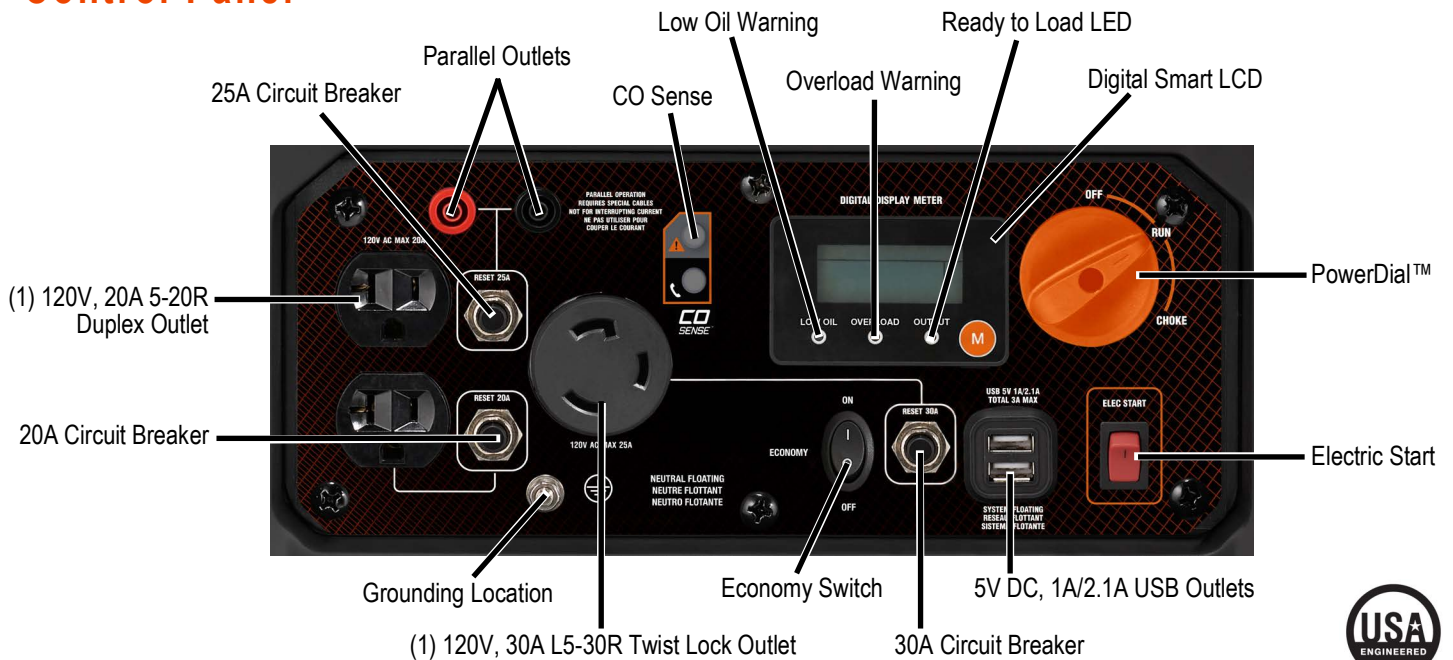

iQ3500

iQ SERIES Inverter Generator

Model 7723-1 UPC: 696471086355
(50 State)

Features

- **Ultra-Quiet** - Advanced inverter technology and enclosure design provide optimal quiet performance
- **COsense® Technology** – STOPS, ALERTS, SAVES. Powerful protection against hazardous carbon monoxide.
- **POWERRUSH™ Advanced Technology** - Delivers over 50% more starting capacity allowing you to do more with less*
- **Ideal For Work Or Play** - Durable steel enclosure, clean inverter power and easy portability make this the ideal generator for jobsites or recreational activities
- **Electric Start** - Hassle free startup (battery included)
- **PowerDial™** - Choke/Run/Stop - three operation settings integrated into one simple-to-use dial
- **True Power™ Technology** provides clean, stable power ideal for sensitive electronics, tools and appliances
- **Digital Smart LCD** - Digital Wattage Meter, Run Time Remaining Display, Generator Status, Hour Meter and Fuel Level
- **USB Ports** - Charge mobile devices including smartphones and tablets
- **Economy Mode** – Reduces noise and fuel consumption
- **Parallel Ready** - Connect two iQ3500 inverter generators for twice the power (Parallel Kit #7668 sold separately)

* Increases electrical current upon demand; above rated output when starting electric motors.

AC Rated Output Running Watts 3000
AC Maximum Output Starting Watts 3500

Model 7668-0 UPC: 696471073102

Control Panel